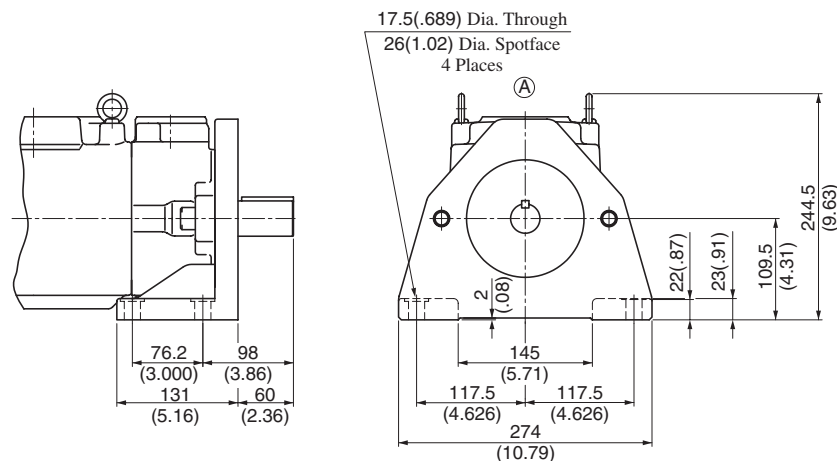

Flange Mtg.: PV2R34A-*-F-RAAA-10/1090

Model Numbers	"C" Thd.	"D" Thd.	"J" Thd.	Dimensions mm (Inches)		
				K	L	N
PV2R34-*-F-RAAA-10	M16	M14	M10	19 (.75)	22 (.87)	19 (.75)
PV2R34-*-F-RAAA-1090	5/8-11 UNC	1/2-13 UNC	7/16-14 UNC	21 (.83)	21 (.83)	20 (.79)

DIMENSIONS IN MILLIMETRES (INCHES)

Foot Mtg.: PV2R34A-*-L-RAAA-10/1090

• For other dimensions, refer to "Flange Mtg."