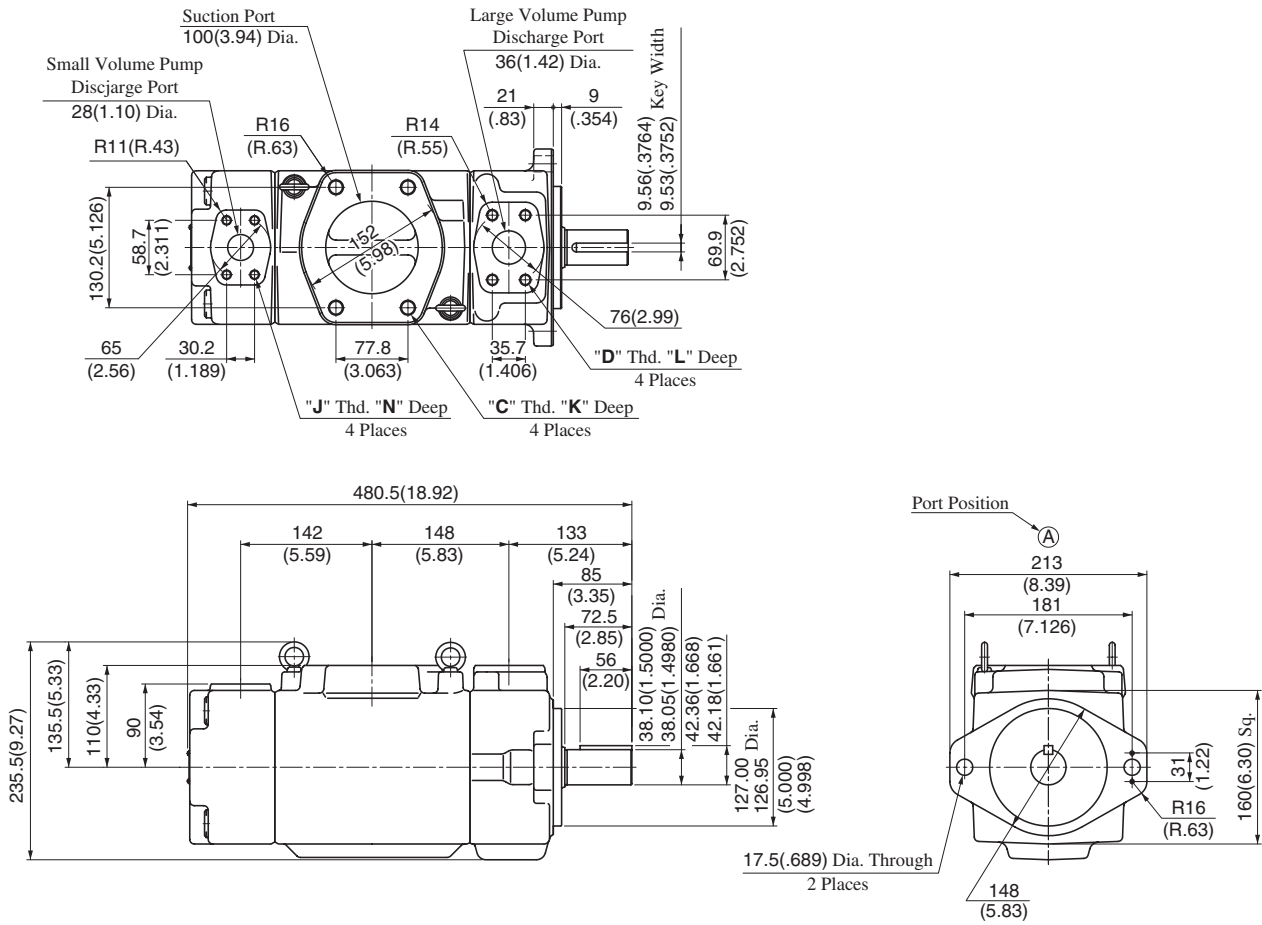

Flange Mtg.: PV2R34A-*-F-RAAA-10/1090

Model Numbers	"C" Thd.	"D" Thd.	"J" Thd.	Dimensions mm (Inches)		
				K	L	N
PV2R34-*-F-RAAA-10	M16	M14	M10	19 (.75)	22 (.87)	19 (.75)
PV2R34-*-F-RAAA-1090	5/8-11 UNC	1/2-13 UNC	7/16-14 UNC	21 (.83)	21 (.83)	20 (.79)

DIMENSIONS IN MILLIMETRES (INCHES)

Foot Mtg.: PV2R34A-*-L-RAAA-10/1090

• For other dimensions, refer to "Flange Mtg."